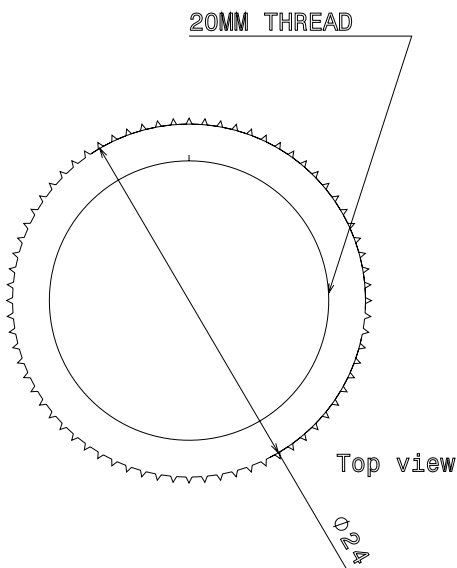

**PRODUCT CODE: PLR20W**  
PVC LOCKRING

**DESCRIPTION**

20mm PVC Lockring

**FINISH**

White

**MATERIAL**

PVC

**PACKAGING**

Packed in qty 100

**ADDITIONAL NOTES**

Manufactured to BS4607 part 1

Isometric view

Side view